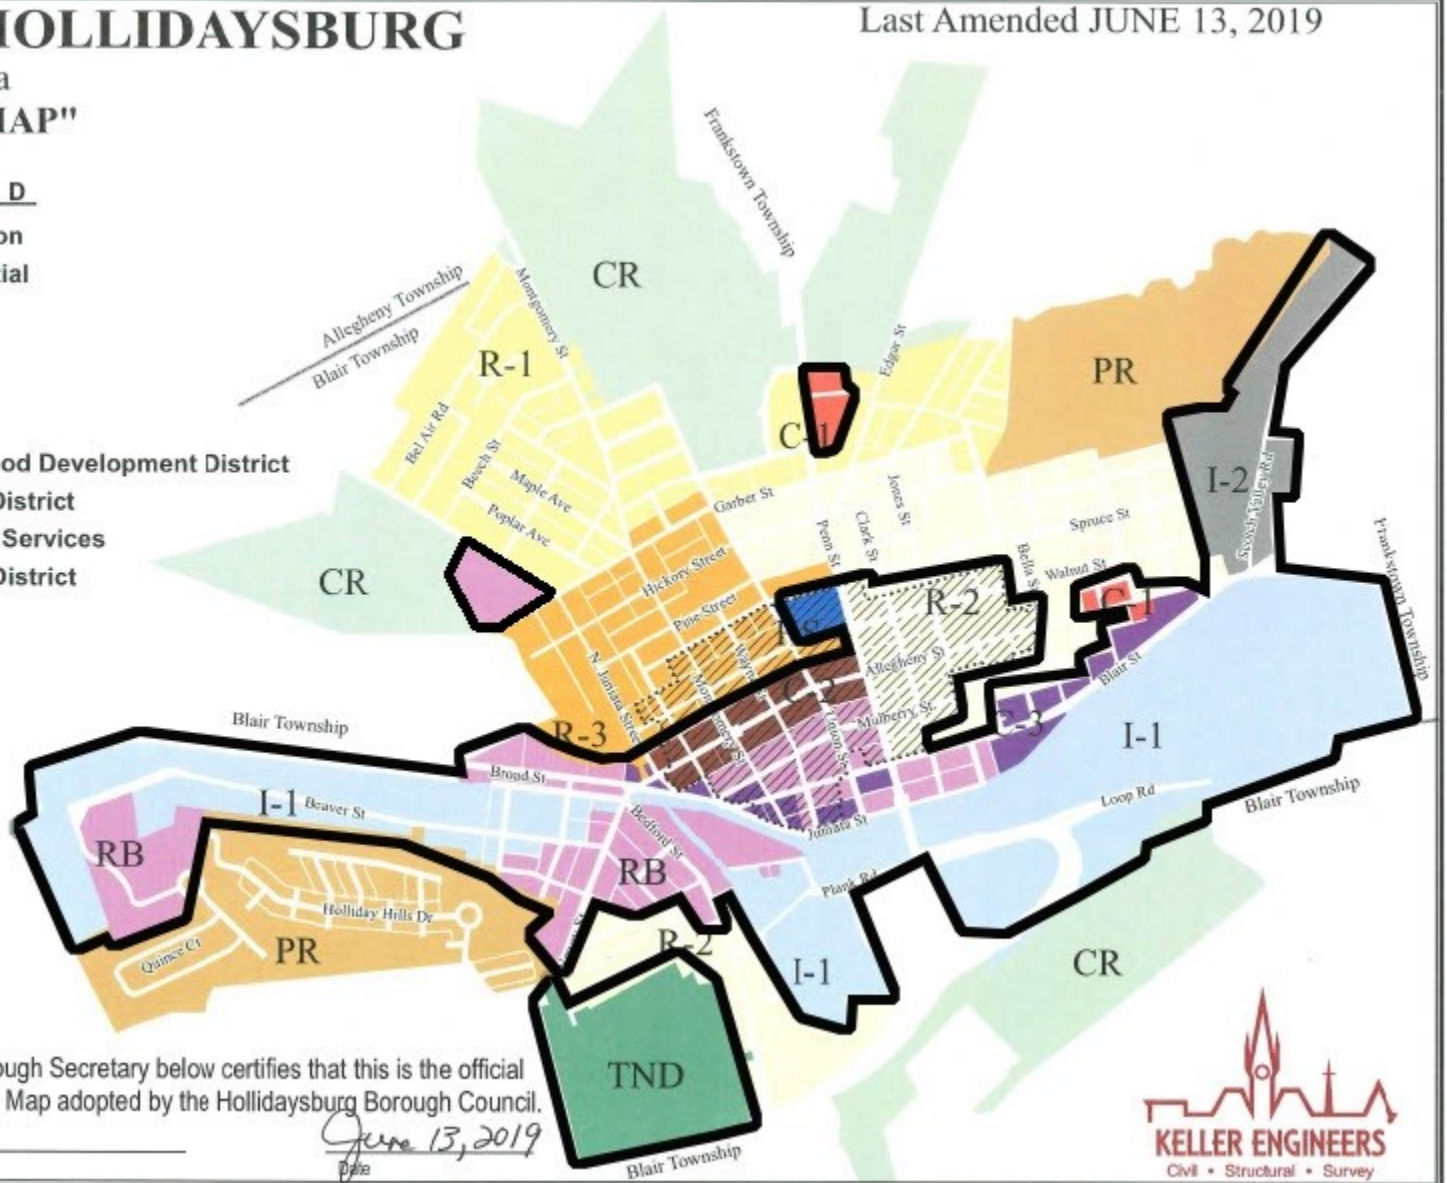

BOROUGH of HOLLIDAYSBURG

Blair County, Pennsylvania
"OFFICIAL ZONING MAP"

Last Amended JUNE 13, 2019

LEGEND

- CR Conservation Recreation
- R-1 Single Family Residential
- R-2 General Residential
- R-3 General Residential
- PR Planned Residential
- RB Residential/Business
- TND Traditional Neighborhood Development District
- HS Highland Hall Special District
- C-1 Professional/Business Services
- C-2 Community Business District
- C-3 Highway Commercial
- I-1 Limited Industrial
- I-2 General Industrial
- Historic District

The signature of the Hollidaysburg Borough Secretary below certifies that this is the official and true Hollidaysburg Borough Zoning Map adopted by the Hollidaysburg Borough Council.

Patricia J. Duran
 Signature